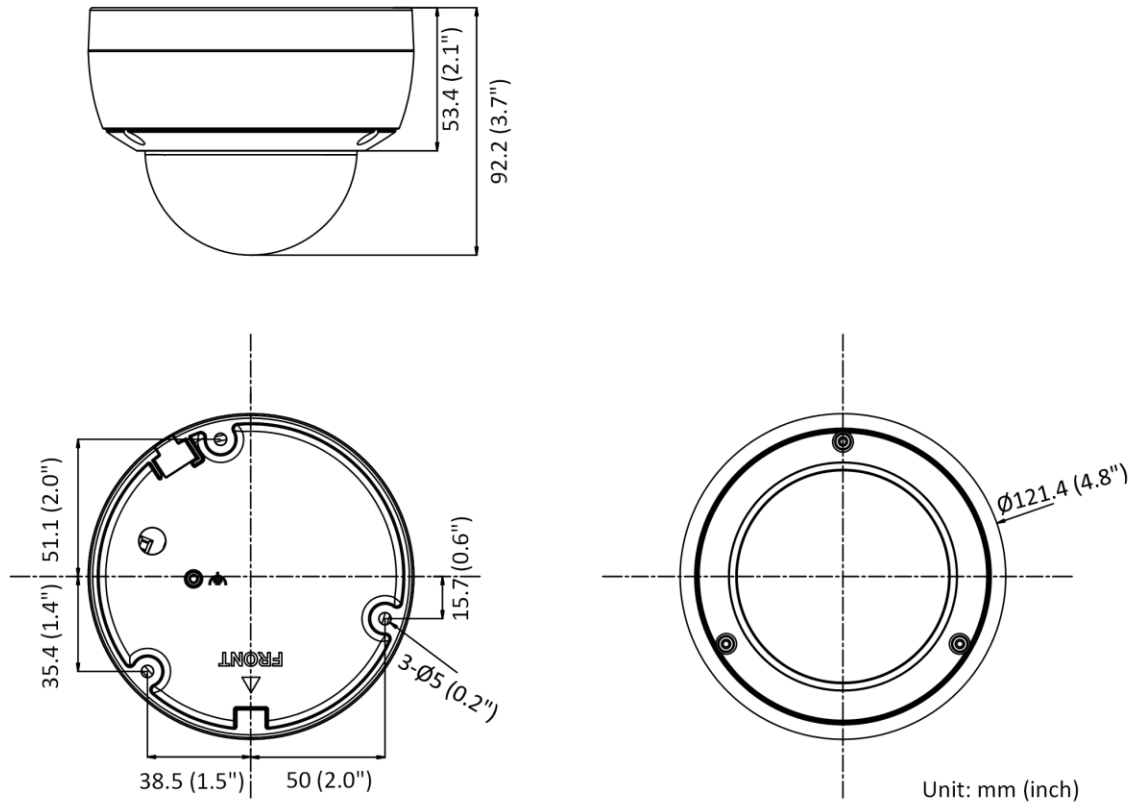

▪ Accessory

▪ Optional

DS-1272ZJ-120B	DS-1275ZJ-SUS	DS-1271ZJ-120	DS-1276ZJ-SUS	DS-1280ZJ-DM46
DS-1475ZJ-SUS	DS-220AZJ-145-WA	DS-1476ZJ-SUS	DS-1275ZJ-S-SUS	DS-1272ZJ-120
DS-220AZJ-130-WA