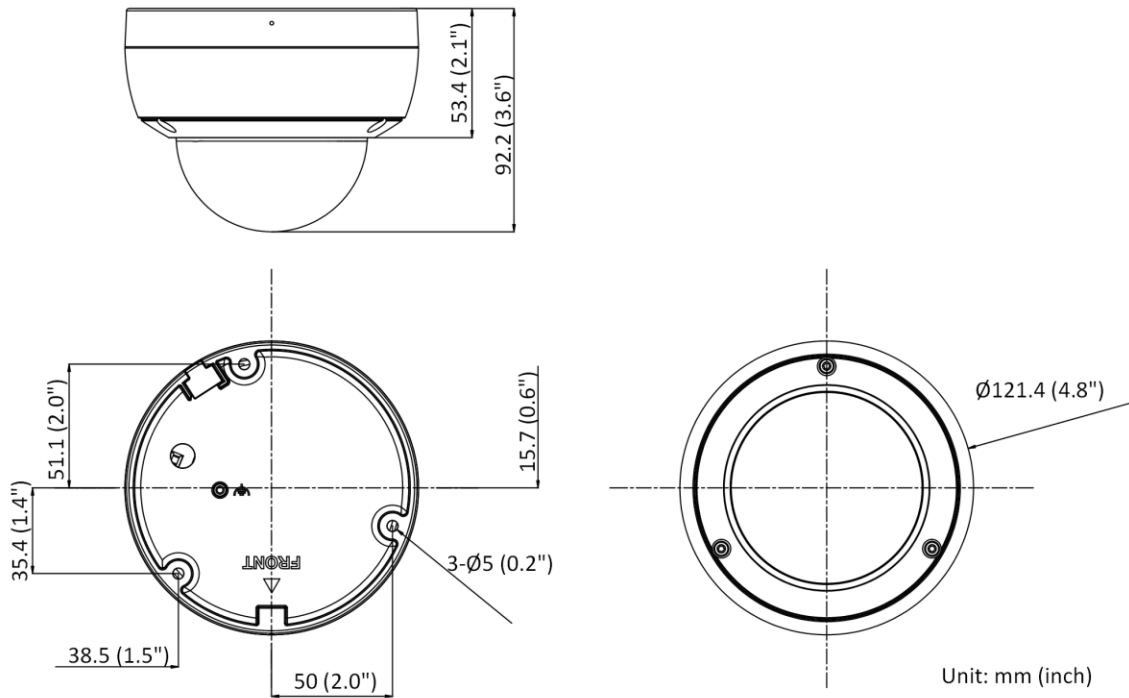

▪ **Accessory**

▪ **Optional**

DS-1275ZJ-SUS(Bla ck)	DS-1475ZJ-SUS(Bla ck)	DS-220AZJ-130-BA	DS-1275ZJ-S-SUS(B lack)	DS-1276ZJ-SUS(Bla ck)
DS-1272ZJ-120(Bla ck)	DS-1271ZJ-120(Bla ck)	DS-1476ZJ-SUS(Bla ck)	DS-1280ZJ-DM46(B lack)	DS-1272ZJ-120B(BI ack)
DS-220AZJ-145-BA